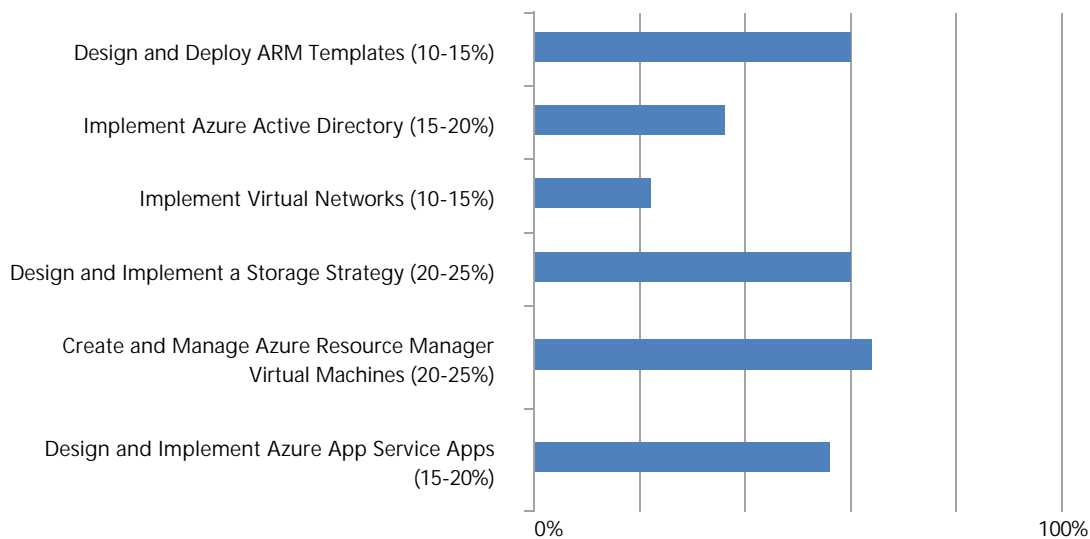

533

Implementing Microsoft Azure Infrastructure Solutions

Candidate: Venkatramaiah Kurela
Candidate ID: MS0616280759
Result: PASS
Passing Score: 700
Your Score: 732

Date: 05/26/2017
Site Number: 66954
Registration: 315689536

Performance by exam section

Each section, and its corresponding percentage of the exam, appears to the left of the chart. The length of the bars represents your section-level performance. Shorter bars reflect weaker performance, and longer bars reflect stronger performance.